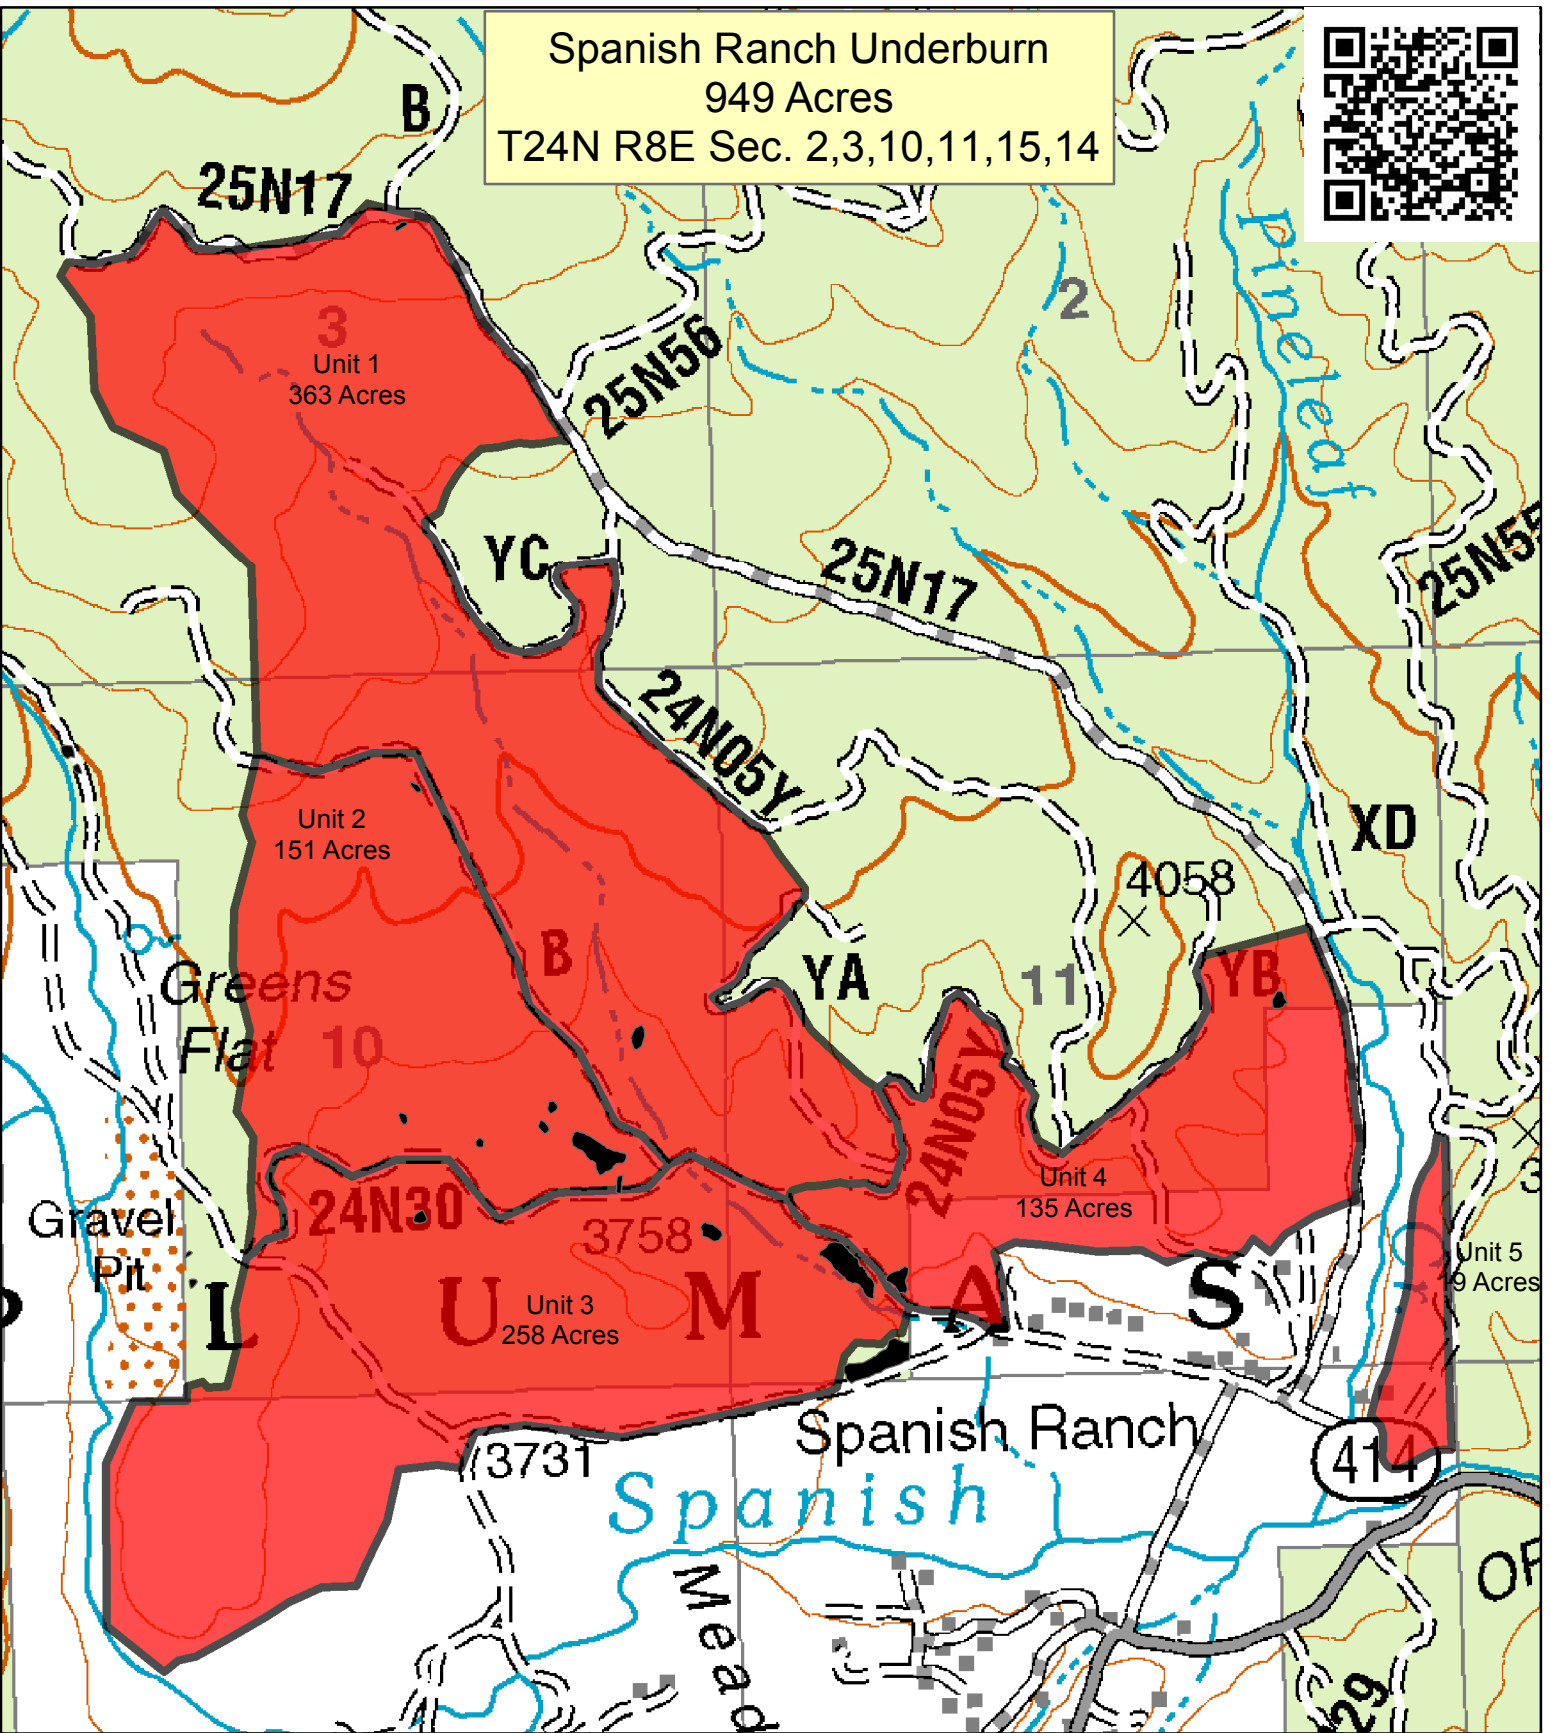

Spanish Ranch Underburn
949 Acres
T24N R8E Sec. 2,3,10,11,15,14

Legend

- Arch Exclusion Areas
- Spanish_Ranch_Units

Created by Dan Patterson, Plumas NF
September 23, 2019